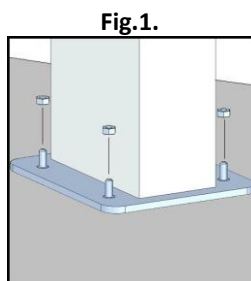

Installation manual
GREENLIGHT LED

230V/50Hz

1. Dimensions:

a) Head

Power [W]	A [mm]	Weight [kg]
9	60	0,9
9	100	1,1

b) Pole (option)

Profile [mm x mm]	H [mm]	Weight [kg]
50x60	500	0,9
50x60	1000	1,8
50x100	500	1,1
50x100	1000	2,0
50x100	1800	3,6

2. Installation:

- a) Remove the luminaire from the package.
- b) Run the power cable through the pole and screw the pole to the ground as in Fig.1.
- c) Connect the power cord to the wire outputted from the head as in Fig.2. maintaining protection degree connection (IP connector to order).
- d) Insert the head of the pole and tighten the screws as in Figure 3.