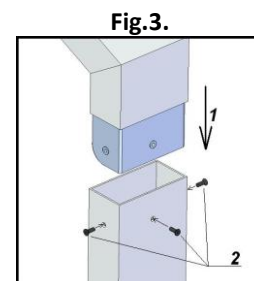

Installation manual
GREENLIGHT LED

230V/50Hz

1. Dimensions:

a) Head

Power [W]	A [mm]	Weight [kg]
9	60	0,9
9	100	1,1

b) Pole (option)

Profile [mm x mm]	H [mm]	Weight [kg]
50x60	500	0,9
50x60	1000	1,8
50x100	500	1,1
50x100	1000	2,0
50x100	1800	3,6

2. Installation:

- a) Remove the luminaire from the package.
- b) Run the power cable through the pole and screw the pole to the ground as in Fig.1.
- c) Connect the power cord to the wire outputted from the head as in Fig.2. maintaining protection degree connection (IP connector to order).
- d) Insert the head of the pole and tighten the screws as in Figure 3.