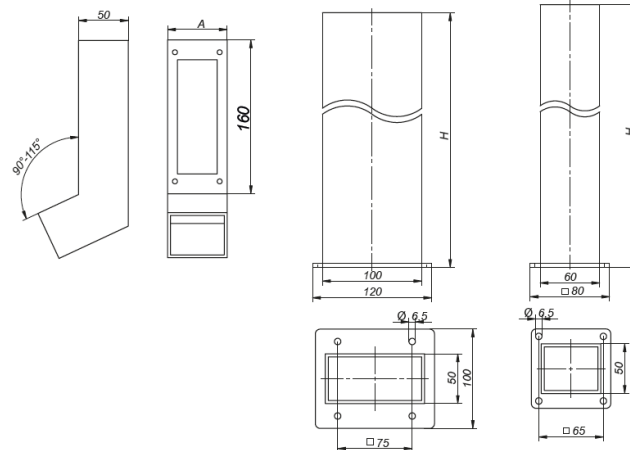

Installation manual
GREENLIGHT LED

230V/50Hz

1. Dimensions:

a) Head

Power [W]	A [mm]	Weight [kg]
9	60	0,9
9	100	1,1

b) Pole (option)

Profile [mm x mm]	H [mm]	Weight [kg]
50x60	500	0,9
50x60	1000	1,8
50x100	500	1,1
50x100	1000	2,0
50x100	1800	3,6

2. Installation:

- a) Remove the luminaire from the package.
- b) Run the power cable through the pole and screw the pole to the ground as in Fig.1.
- c) Connect the power cord to the wire outputted from the head as in Fig.2. maintaining protection degree connection (IP connector to order).
- d) Insert the head of the pole and tighten the screws as in Figure 3.