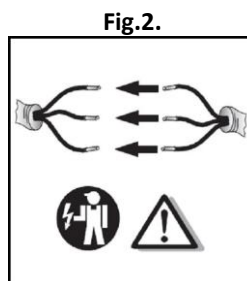

Installation manual
GREENLIGHT LED

230V/50Hz

1. Dimensions:

a) Head

Power [W]	A [mm]	Weight [kg]
9	60	0,9
9	100	1,1

b) Pole (option)

Profile [mm x mm]	H [mm]	Weight [kg]
50x60	500	0,9
50x60	1000	1,8
50x100	500	1,1
50x100	1000	2,0
50x100	1800	3,6

2. Installation:

- a) Remove the luminaire from the package.
- b) Run the power cable through the pole and screw the pole to the ground as in Fig.1.
- c) Connect the power cord to the wire outputted from the head as in Fig.2. maintaining protection degree connection (IP connector to order).
- d) Insert the head of the pole and tighten the screws as in Figure 3.

Do not assembly in places without air circulation.

To guarantee safety of luminaire functions, please assembly according to instruction.

The European Directive 2002/96/EC on waste electrical and electronic equipment, requires that electric and electronic devices must be disposed of in the normal household waste. The crossed out wheeled bin is reproduced in order to remember obligations towards separately collection. For correct disposal, please use authorized waste disposal facilities or returned to the distributor at the date a new lighting fitting is purchased. Lamps, if disposed together with the lighting fitting, shall not be broken up since they contain substances which are highly polluting for the environment. Unauthorized disposal of the foregoing waste material is punishable by law. More details of directive available at: <http://www.gios.gov.pl>