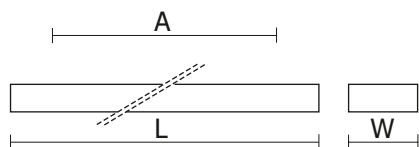

MECHANICAL DATA

Type of installation	Suspended
Housing material	Aluminum

INFROMATIONS

Color	Grey
-------	------

MATERIALS

Product code	Lamp power for multiwat version	Weight [kg]
PX0866810	1×35/70/100 W	1.25
PX0866815	2×35/70/100 W	1.55
PX0866820	3×35/70/100 W	2.00
PX0866825	4×35/70/100 W	2.55

CERTIFICATES

Degree of protection (IP)	IP20
Class of protection	I
Energy class	C
CE	Yes

LIGHT DATA

Light distribution	DI
--------------------	----

DIMENSIONS

Product code	L [mm]	W [mm]	H [mm]
PX0866810	244	244	46
PX0866815	394	244	46
PX0866820	544	244	46
PX0866825	694	244	46