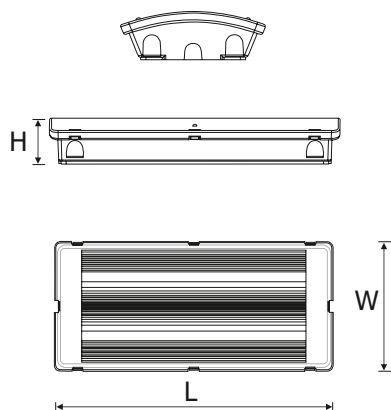

OPTICAL DATA

Louver/shutter	Transparent plastic
Diffuser color	None
Diffuser material	Transparent plastic
Reflector	None

MATERIALS

Product code	Light source	Lamp holder	Light source power [W]	Emergency [h]	Info
MNS8-3H	T5	G5	1×8	3.0	NM
MNS11	TC-SEL	2G7	1×11	1.5	NM
MNS11-3H	TC-SEL	2G7	1×11	3.0	NM
MNS18	TC-L	2G11	1×18	1.5	NM
MNS18-3H	TC-L	2G11	1×18	3.0	NM
MNS24	TC-L	2G11	1×24	1.5	NM
MNS24-3H	TC-L	2G11	1×24	3.0	NM
MNS8M	T5	G5	1×8	1.5	M
MNS8M-3H	T5	G5	1×8	3.0	M
MNS11M	TC-SEL	2G7	1×11	1.5	M
MNS11M-3H	TC-SEL	2G7	1×11	3.0	M
MNS18M	TC-L	2G11	1×18	1.5	M
MNS18M-3H	TC-L	2G11	1×18	3.0	M
MNS24M	TC-L	2G11	1×24	1.5	M

DIMENSIONS

L [mm]	W [mm]	H [mm]
359	168	56

L = Length | W = Width | H = Height / Depth

ACCESSORIES

Diffusers

Sirios Vertical diffuser

Diffusers

Star/Cronus/Sirios Protective grid 390x205x61mm