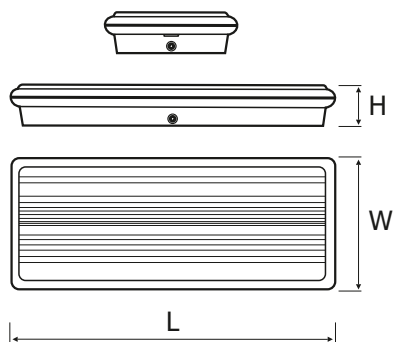

### OPTICAL DATA

Louver/shutter	Transparent plastic
Diffuser color	None
Diffuser material	Transparent plastic
Reflector	None

## DIMENSIONS

L [mm]	W [mm]	H [mm]
365	146	46

L = Length | W = Width | H = Height / Depth