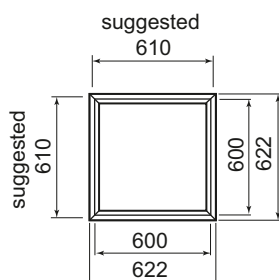

Cardboard installation frame for 600x600 version

RYSUNEK TECHNICZNY

INFROMATIONS

Color	White
-------	-------

BASIC DATA

Name	Cardboard installation frame for 600x600 version
EAN	5907769475405

Kod	Nazwa
PX2070180	Cardboard installation frame for 600x600 version