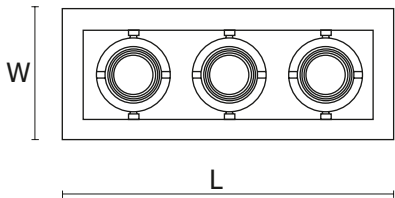

Installation: for cardboard ceiling

Power: 230 V

ELECTRICAL DATA

Light source	QR-CBC51
Lamp holder	GU5,3
Lamp power for multiwat version	20-50 W
Type of equipment	EVG
Voltage rating	230 V

MECHANICAL DATA

Type of installation	For 600x600 ceiling
Housing material	Aluminum

LIGHT DATA

Light distribution	DI
--------------------	----

OPTICAL DATA

Reflector	None
-----------	------

DIMENSIONS

Product code	L [mm]	W [mm]	H [mm]	C [mm]	D [mm]
PX1520101	116	116	116	96	96
PX1520108	203	116	116	175	96
PX1520115	284	116	116	257	96

L = Length | W = Width | H = Height / Depth | C = Installation length | D = Installation width