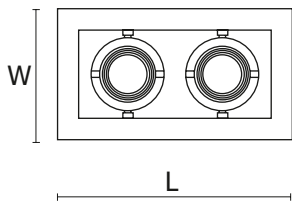

Installation: for cardboard ceiling

Power: 230 V

ELECTRICAL DATA

Light source	QR-CBC51
Lamp holder	GU5,3
Lamp power for multiwat version	20-50 W
Type of equipment	EVG
Voltage rating	230 V

MECHANICAL DATA

Type of installation	For 600x600 ceiling
Housing material	Aluminum

LIGHT DATA

Light distribution	DI
--------------------	----

OPTICAL DATA

Reflector	None
-----------	------

DIMENSIONS

Product code	L [mm]	W [mm]	H [mm]	C [mm]	D [mm]
PX1520101	116	116	116	96	96
PX1520108	203	116	116	175	96
PX1520115	284	116	116	257	96

L = Length | W = Width | H = Height / Depth | C = Installation length | D = Installation width