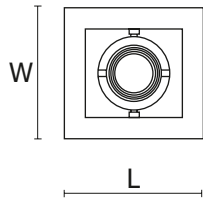

Installation: for cardboard ceiling

Power: 230 V

ELECTRICAL DATA

Light source	QR-CBC51
Lamp holder	GU5,3
Lamp power for multiwat version	20-50 W
Type of equipment	EVG
Voltage rating	230 V

MECHANICAL DATA

Type of installation	For 600x600 ceiling
Housing material	Aluminum

LIGHT DATA

Light distribution	DI
--------------------	----

OPTICAL DATA

Reflector	None
-----------	------

DIMENSIONS

Product code	L [mm]	W [mm]	H [mm]	C [mm]	D [mm]
PX1520101	116	116	116	96	96
PX1520108	203	116	116	175	96
PX1520115	284	116	116	257	96

L = Length | W = Width | H = Height / Depth | C = Installation length | D = Installation width