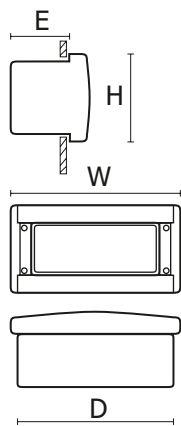

Wall LED

Small dimension luminaire for decorative backlighting.

Materials: grey polycarbonate frame, opal polycarbonate diffuser, grey polycarbonate housing

Installation: recessed

Accessories: electronic transformers: 10V- max. power 10W; 24V - max. power 20W, distance between power supply and last luminaire shouldn't be longer than 30m

Power: 10V; 24V

ELECTRICAL DATA

Light source	LED
Number of light sources	1
Voltage rating	24 V
Light source included	Yes

MECHANICAL DATA

Type of installation	Recessed
Housing material	Polycarbonate

INFROMATIONS

MATERIALS

Product code	Light source power [W]	Weight [kg]
IV1573120	1×1.5	0.44
IV1576420	1×1.5	0.44
IV1593120	1×2.4	0.48
IV1596420	1×2.4	0.48

DIMENSIONS

W [mm]	H [mm]	D [mm]	E [mm]
155	58	146	46

W = Width | H = Height / Depth | D = Installation width | E = Installation depth