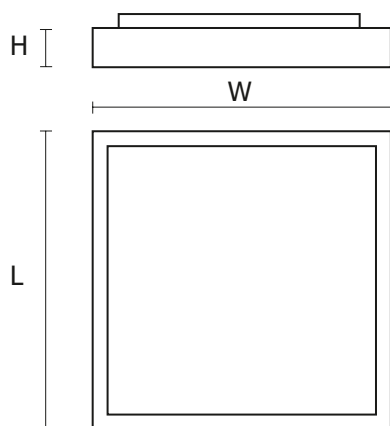

OPTICAL DATA

Louver/shutter	MPRM
Diffuser color	None
Diffuser material	Prismatic plastic
Reflector	Mat

MATERIALS

Product code	Light source power [W]	Luminaire luminous flux [lm]	Luminaire luminous efficacy [lm/W]	Color temperature [K]	Weight [kg]
PX0906263	1×11	82	900	3000	3.4
PX0906268	1×11	82	900	4000	3.4
PX0906283	1×24	73	1750	3000	3.8
PX0906288	1×24	75	1800	4000	3.8

DIMENSIONS

Product code	L [mm]	W [mm]	H [mm]
PX0906263	307	307	68
PX0906268	307	307	68
PX0906283	407	407	65
PX0906288	407	407	65

L = Length | W = Width | H = Height / Depth

MOUNTING HOLES

A [mm]	B [mm]
200	200