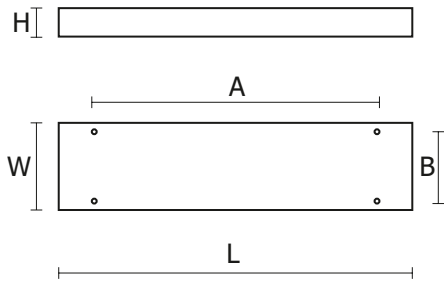

Materials: housing made of electrostatically painted steel sheets (standard color: white), asymmetric reflector of polished and anodized aluminum

Installation: ceiling mounted

Power: 230 V

ELECTRICAL DATA

Light source	T5
Lamp holder	G5
Number of light sources	1
Type of equipment	EVG
Voltage rating	230 V

MECHANICAL DATA

Housing material	Steel sheet
------------------	-------------

INFROMATIONS

Color	White
-------	-------

DIMENSIONS

Product code	L [mm]	W [mm]	H [mm]
PX1652110	623	180	90
PX1652111	623	180	90
PX1652112	923	180	90
PX1652113	923	180	90
PX1652115	1233	180	90
PX1652122	1233	180	90
PX1652129	1533	180	90
PX1652136	1533	180	90
PX1652143	1533	180	90

L = Length | W = Width | H = Height / Depth