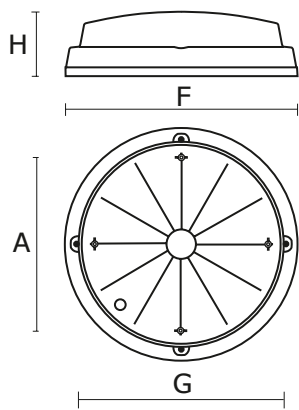

Degree of protection (IP)	IP66
Impact resistance	IK10
Class of protection	I
Light source protection	Yes
CE	Yes

LIGHT DATA

Light distribution	Wide beam
Light distribution	DI

MATERIALS

Product code	Light source	Lamp holder	Light source power [W]	Type of equipment	Ingiter included	Ignitor/ starter	Louwer/ shutter	Color	Energy class	CNBOP	We [
PX3000101	A60	E27	1×60	-	No	Not required	OPAL	White	-	No	1
PX3000108	TC-TSE	E27	2×20	-	No	Not required	OPAL	White	A	No	1
PX3000115	TC-D	G24d-2	1×18	VVG	Yes	Conventional	OPAL	White	A	No	2
PX3000122	TC-D	G24d-2	2×18	VVG	Yes	Conventional	OPAL	White	A	No	2
PX3000129	TC-D	G24d-3	1×26	VVG	Yes	Conventional	OPAL	White	A	No	2
PX3000136	TC-D	G24d-3	2×26	VVG	Yes	Conventional	OPAL	White	A	No	2
PX3000143	T-R	G10q	1×22	VVG	Yes	Conventional	OPAL	White	A	No	2
PX3000150	TC-2D	GR10q	1×28	EVG	No	Not required	OPAL	White	A	No	2
PX3000157	T-R	G10q	1×32	VVG	Yes	Conventional	OPAL	White	A	No	2
PX3000164	TC-2D	GR10q	1×38	EVG	No	Not required	OPAL	White	A	No	2
PX3000171	TC-DE	G24q-2	1×18	EVG	No	Not required	OPAL	White	A	Yes	1
PX3000178	TC-DE	G24q-2	2×18	EVG	No	Not required	OPAL	White	A	Yes	1
PX3000185	TC-DE	G24q-3	1×26	EVG	No	Not required	OPAL	White	A	Yes	2
PX3000192	TC-DE	G24q-3	2×26	EVG	No	Not required	OPAL	White	A	Yes	2
PX3000195	TC-L	2G11	1×18	EVG	No	Not required	OPAL	White	A	No	1
PX3000199	TC-L	2G11	2×18	EVG	No	Not required	OPAL	White	A	No	1
PX3001101	A60	E27	1×60	-	No	Not required	Transparent plastic	None	-	No	1

DIMENSIONS

H [mm]	F [mm]
110	400

H = Height / Depth | F = Outer diameter

MOUNTING HOLES

A [mm]
298

A = Spacing length