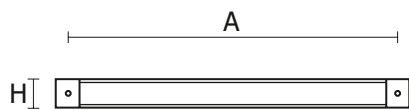

LIGHT DATA

| | |
|--------------------|----|
| Light distribution | DI |
|--------------------|----|

OPTICAL DATA

| | |
|-------------------|------------------|
| Louver/shutter | OPAL |
| Diffuser color | White |
| Diffuser material | Opal/mat plastic |
| Reflector | High gloss |

DIMENSIONS

| Product code | L [mm] | W [mm] | H [mm] |
|--------------|--------|--------|--------|
| PX0960115 | 425 | 92 | 46 |
| PX0960101 | 684 | 92 | 46 |
| PX0960108 | 684 | 92 | 46 |

L = Length | W = Width | H = Height / Depth