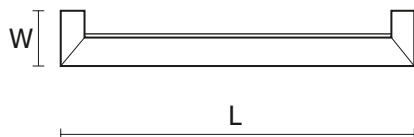

LIGHT DATA

| | |
|--------------------|----|
| Light distribution | DI |
|--------------------|----|

OPTICAL DATA

| | |
|-------------------|------------------|
| Louver/shutter | OPAL |
| Diffuser color | White |
| Diffuser material | Opal/mat plastic |
| Reflector | High gloss |

DIMENSIONS

| Product code | L [mm] | W [mm] | H [mm] |
|--------------|--------|--------|--------|
| PX0960115 | 425 | 92 | 46 |
| PX0960101 | 684 | 92 | 46 |
| PX0960108 | 684 | 92 | 46 |

L = Length | W = Width | H = Height / Depth