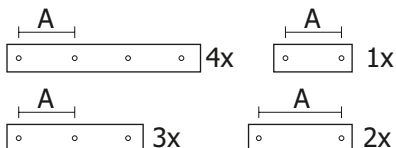

MECHANICAL DATA

Type of installation	Wall mounted
Housing material	Aluminum
Designed for light-line	No

INFROMATIONS

Color	Grey
Rotated model	Yes

MATERIALS

Product code	Lamp power for multiwat version	Weight [kg]
PX0866850	1×35/70/100 W	1.25
PX0866855	2×35/70/100 W	1.55
PX0866860	3×35/70/100 W	2.00
PX0866865	4×35/70/100 W	2.55

CERTIFICATES

Degree of protection (IP)	IP20
Class of protection	I
Energy class	C
CE	Yes

LIGHT DATA

Light color	White
Light distribution	DI
Class of luminaire	I

DIMENSIONS

Product code	L [mm]	W [mm]	H [mm]
PX0866850	244	244	46
PX0866855	394	244	46
PX0866860	544	244	46
PX0866865	694	244	46