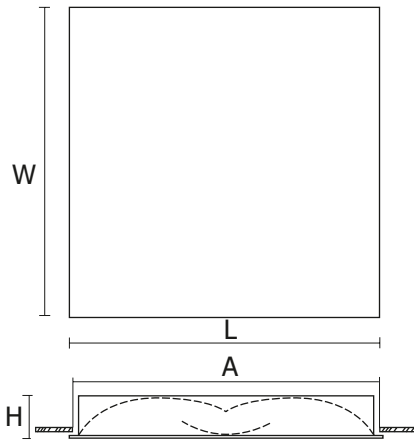

Imola G/K

Series of luminaires Imola designed for cardboard ceiling in which the system of reflectors with shutter diffuses the light.

Materials: powder painted housing made of steel sheets (standard color: white), shutter made of full or perforated steel sheet painted in white, with special difusing foil

Installation: for cardboard ceiling

Power: 230 V

ELECTRICAL DATA

Light source	TC-L
Lamp holder	2G11
Number of light sources	2
Type of equipment	EVG
Voltage rating	230 V

MECHANICAL DATA

Type of installation	Recessed
Housing material	Steel sheet

INFOMATIONS

Color	White
-------	-------

MATERIALS

Product code	Light source power [W]
PX1269108	2×36
PX1269115	2×40
PX1269122	2×55
PX1273108	2×36
PX1273115	2×40
PX1273122	2×55

CERTIFICATES

Degree of protection (IP)	IP20
Class of protection	I
Energy class	A
CE	Yes
CNBOP	Yes

LIGHT DATA

Light distribution	DI
--------------------	----

OPTICAL DATA

Reflector	White
-----------	-------

DIMENSIONS

L [mm]	W [mm]	H [mm]	C [mm]	D [mm]
624	624	100	600	600

L = Length | W = Width | H = Height / Depth | C = Installation length | D = Installation width