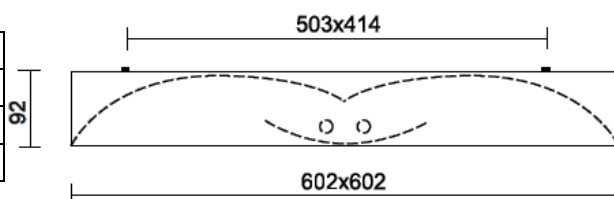

Installation manual  
**Imola NT**

230V/50HZ TL

**1. Dimensions**

Power	Weight (kg)
2x36W	5,5/6,3
2x40W	5,5
2x55W	5,5

**2. Assembly**

- carefully take luminaire out of box and put it on a stable surface (floor or table)
- using gloves carefully take lamp screen and reflector out of a luminaire
- connecting the power supply
  - put the power supply cable through the hole in the base of a luminaire and connect the wires as it's shown on a cube
- screw the luminaire on to ceiling taking care of proper distances between holes (picture above)
- put reflector back in to luminaire
- slip the fluorescent lamps of proper power into luminaire and delicately push it into the socket
- put grounding cable on a lamps screen
- mount lamp screen in the frame