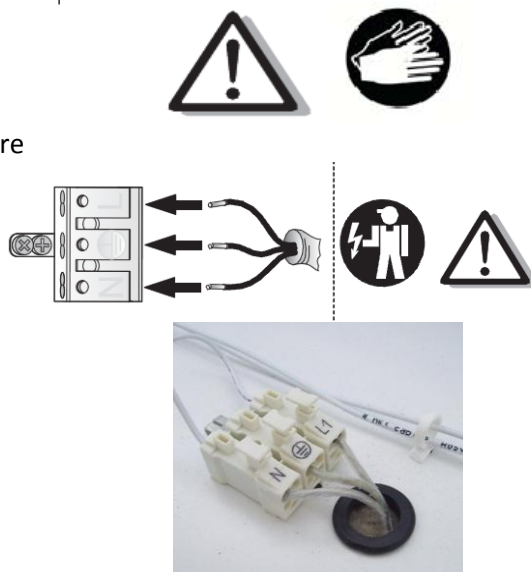

Installation manual  
**Imola NT**

230V/50HZ TL

**1. Dimensions**

Power	Weight (kg)
2x36W	5,5/6,3
2x40W	5,5
2x55W	5,5

**2. Assembly**

- carefully take luminaire out of box and put it on a stable surface (floor or table)
- using gloves carefully take lamp screen and reflector out of a luminaire
- connecting the power supply
  - put the power supply cable through the hole in the base of a luminaire and connect the wires as it's shown on a cube
- screw the luminaire on to ceiling taking care of proper distances between holes (picture above)
- put reflector back in to luminaire
- slip the fluorescent lamps of proper power into luminaire and delicately push it into the socket
- put grounding cable on a lamps screen
- mount lamp screen in the frame

**3. Important warnings:**

The manufacturer cannot be considered liable for any damages deriving from improper, wrong and unreasonable use of the fitting.  
 Luminaries may be installed by qualified personnel only.  
 Any manipulation inside the luminaire when power supply is on causes the risk of electric shock.  
 Manufacturer is not responsible for any flaws caused by avoid using this manual.  
 Manufacturer reserves a right to change the construction of the product.  
 Do not assembly in places without air circulation.  
 To guarantee safety of luminaire functions, please assembly according to instruction.