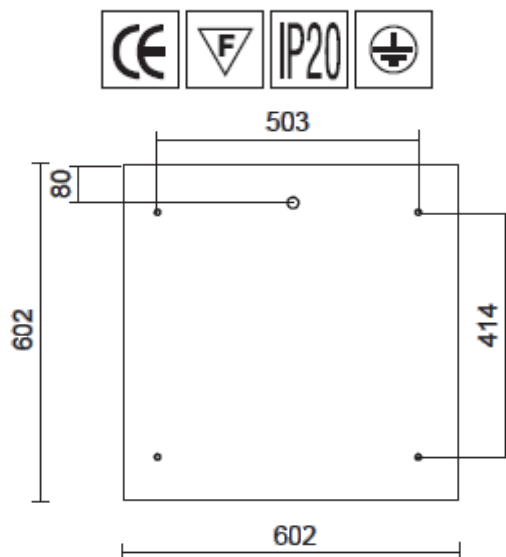

Installation manual  
**Imola NT**

230V/50HZ TL

**1. Dimensions**

Power	Weight (kg)
2x36W	5,5/6,3
2x40W	5,5
2x55W	5,5

**2. Assembly**

- carefully take luminaire out of box and put it on a stable surface (floor or table)
- using gloves carefully take lamp screen and reflector out of a luminaire
- connecting the power supply
  - put the power supply cable through the hole in the base of a luminaire and connect the wires as it's shown on a cube
- screw the luminaire on to ceiling taking care of proper distances between holes (picture above)
- put reflector back in to luminaire
- slip the fluorescent lamps of proper power into luminaire and delicately push it into the socket
- put grounding cable on a lamps screen
- mount lamp screen in the frame