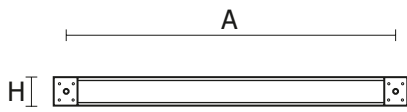

Materials: powder painted aluminum profile (standard color: grey), polycarbonate opal diffuser

Installation: wall mounted

Power: 230 V

ELECTRICAL DATA

Light source	T5
Lamp holder	G5
Number of light sources	1
Type of equipment	EVG
Voltage rating	230 V

MECHANICAL DATA

Type of installation	Wall mounted
Housing material	Aluminum

INFORMATIONS

Color	Grey
-------	------

MATERIALS

Product code	Light source power [W]
PX0918201	1×14
PX0918215	1×24

CERTIFICATES

Degree of protection (IP)	IP20
Class of protection	I
Light source protection	Yes
Energy class	A
CE	Yes
PZH	Yes

LIGHT DATA

Light distribution	DI
--------------------	----

OPTICAL DATA

Louver/shutter	OPAL
Diffuser color	White
Diffuser material	Opal plastic
Reflector	High gloss

DIMENSIONS

L [mm]	W [mm]	H [mm]
730	210	65