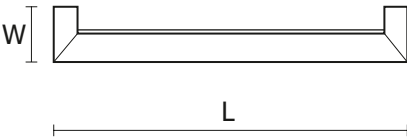

LIGHT DATA

Light distribution	DI
--------------------	----

OPTICAL DATA

Louver/shutter	OPAL
Diffuser color	White
Diffuser material	Opal plastic
Reflector	High gloss

DIMENSIONS

L [mm]	W [mm]	H [mm]
730	210	65

L = Length | W = Width | H = Height / Depth

MOUNTING HOLES

A [mm]

665

A = Spacing length