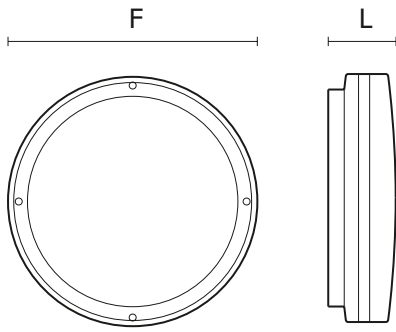

Installation: ceiling mounted, wall mounted

Power: 230 V

ELECTRICAL DATA

Light source	TC-DEL
Number of light sources	2
Type of equipment	EVG
Voltage rating	230 V

MECHANICAL DATA

Type of installation	Surface mounted
Housing material	Aluminum

OPTICAL DATA

Louver/shutter	OPAL
Diffuser color	White
Diffuser material	Opal/mat plastic
Reflector	None

MATERIALS

Product code	Lamp holder	Light source power [W]	Info	Weight [kg]
PXFL109829	G24q-2	2×18	Okrag	2.1
PXFL109929	G24q-3	2×26	Okrag	2.1
PXFL110029	G24q-2	2×18	Kwadrat	2.6
PXFL110129	G24q-3	2×26	Kwadrat	2.6

DIMENSIONS

Product code	W	H [mm]	F [mm]
PXFL109829	-	87	320
PXFL109929	-	87	320
PXFL110029	300 mm	87	-
PXFL110129	300 mm	87	-

W = Width | H = Height / Depth | F = Outer diameter