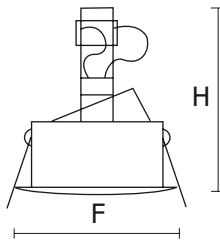

INFROMATIONS

Color	White
-------	-------

MATERIALS

Product code	Light source power [W]	Color temperature [K]	Beam angle [°]
PX0864101	1×4	2900	20
PX0864108	1×4	5400	20
PX0864115	1×4	2900	40
PX0864122	1×4	5400	40

CERTIFICATES

Degree of protection (IP)	IP65
Class of protection	I
Energy class	A
CE	Yes

LIGHT DATA

Light distribution	DI
--------------------	----

DIMENSIONS

H [mm]	F [mm]
--------	--------

102	84
-----	----

H = Height / Depth | F = Outer diameter

MOUNTING HOLES

A [mm]	B [mm]
--------	--------

73	73
----	----

A = Spacing length | B = Spacing width