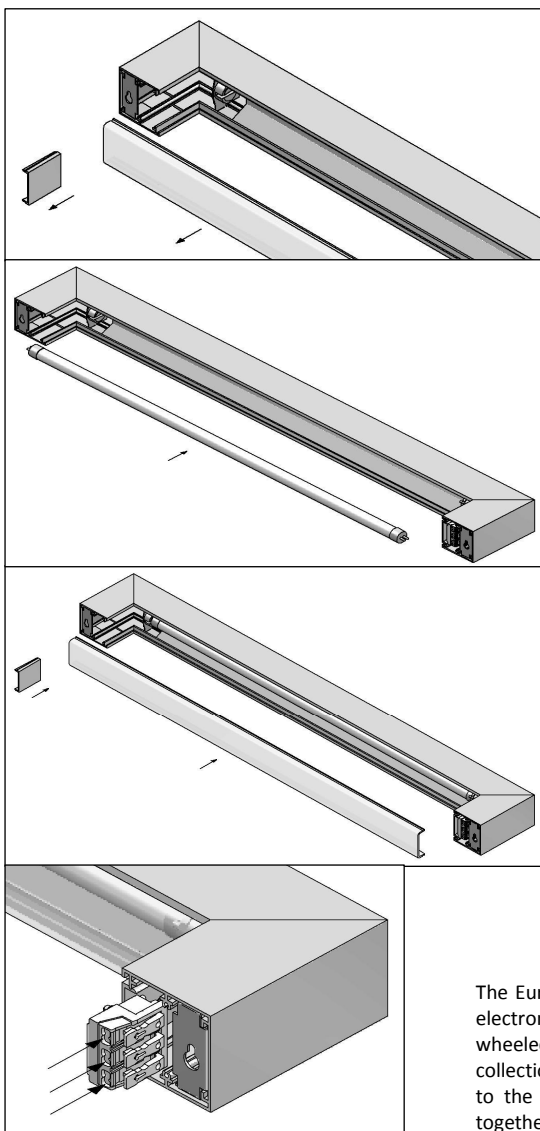

Installation manual VIP Mini Bracket

230V/50HZ T5/LED

Moc [W]	L [mm]	A [mm]	Waga [kg]
1x14/24 (T5)	684	662	1,2
1x8 (T5)	425	403	0,8
13 (LED)	394	372	0,8
20 (LED)	684	662	1,1

- turn off the power supply in circuit that lighting fixture will work in;
- carefully take the fixture out of the box;
- take one of the tabs from the inside of the frame and remove the diffuser (only T5 lamps version);
- install a light source (only T5 lamps version);
- install the diffuser and put back the tab on (only T5 lamps version);
- drill holes in the wall according to mounting scheme and put the dowels in;
- connect the wires to the cube according to the designations;
- install the fixture on the dowels.