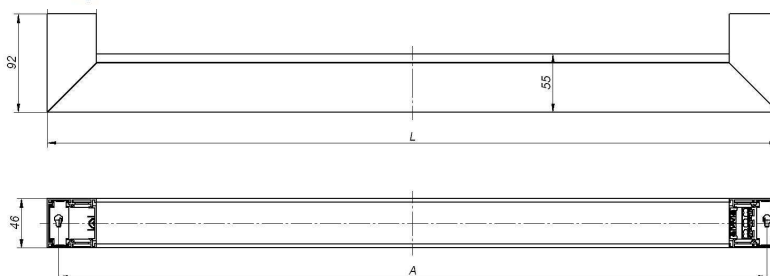

Installation manual VIP Mini Bracket

230V/50HZ T5/LED

Moc [W]	L [mm]	A [mm]	Waga [kg]
1x14/24 (T5)	684	662	1,2
1x8 (T5)	425	403	0,8
13 (LED)	394	372	0,8
20 (LED)	684	662	1,1

- turn off the power supply in circuit that lighting fixture will work in;
- carefully take the fixture out of the box;
- take one of the tabs from the inside of the frame and remove the diffuser (only T5 lamps version);
- install a light source (only T5 lamps version);
- install the diffuser and put back the tab on (only T5 lamps version);
- drill holes in the wall according to mounting scheme and put the dowels in;
- connect the wires to the cube according to the designations;
- install the fixture on the dowels.