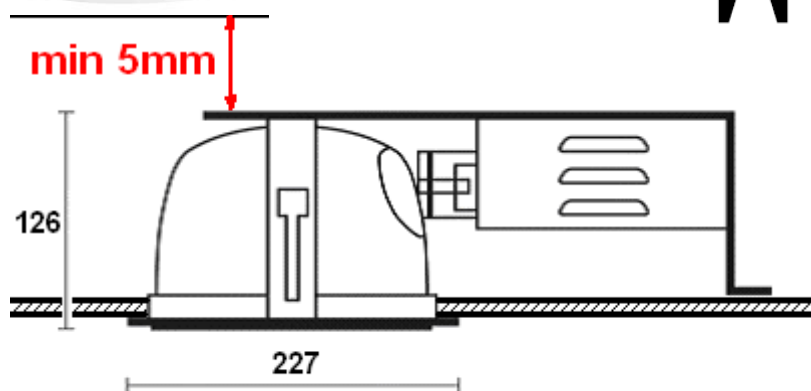

Installation manual  
Bari II DL 230

230V/50HZ

1. Power and weight

Power	Ballast	Weight(kg)
1x18/26W	VVG	1,4
2x18/26W	VVG	1,7
1x18/26W	EVG	1,3
2x18/26W	EVG	1,5
1x70/150W	EVG	1,5
MH 1x70W	VVG	2,7
MH 1x150W	VVG	3,6
1x32/2x32W	EVG	1,4

2. Assembly

- carefully take the luminaire from the packaging and put on safe surface (table, floor)
- turn the frame from luminaire and screw reflector off
- power connection
  - take power wire through the hole in the base of luminaire
  - connect wires according to power cube's scheme
- assembly the luminaire at the ceiling with springs
- screw the reflector and assembly lamps
- in case of IP44 mounting, assembly IP44 glass, which assures tightness at the side of plate (in MH and LED versions frame is in standard set)