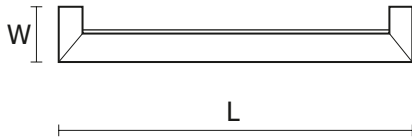

LIGHT DATA

Light color	White
Color rendering index	80
Light distribution	AS
Light distribution	DI
Class of luminaire	III

OPTICAL DATA

Louver/shutter	OPAL
Diffuser color	White
Diffuser material	Opal plastic

DIMENSIONS

Product code	L [mm]	W [mm]	H [mm]
PX0960143	394	92	46
PX0960150	394	92	46
PX0960157	684	92	46
PX0960164	684	92	46

L = Length | W = Width | H = Height / Depth

MOUNTING HOLES

Product code	A [mm]
PX0960143	372
PX0960150	372
PX0960157	662
PX0960164	662