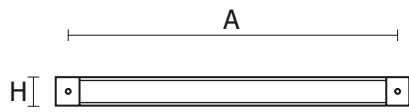

LIGHT DATA

Light color	White
Color rendering index	80
Light distribution	AS
Light distribution	DI
Class of luminaire	III

OPTICAL DATA

Louver/shutter	OPAL
Diffuser color	White
Diffuser material	Opal plastic

DIMENSIONS

Product code	L [mm]	W [mm]	H [mm]
PX0960143	394	92	46
PX0960150	394	92	46
PX0960157	684	92	46
PX0960164	684	92	46

L = Length | W = Width | H = Height / Depth

MOUNTING HOLES

Product code	A [mm]
PX0960143	372
PX0960150	372
PX0960157	662
PX0960164	662