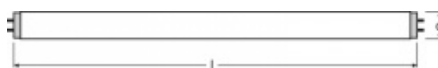

- Operation mode LLMF/LSF **50 Hz**
- Base (standard designation) **G13**
- Appropriate disposal acc. to WEEE **Yes**
- Suitable for indoor **Yes**
- Rated ambient temp.w.max.luminous flux **25.0 °C**

Product benefits

- Proven lamp technology
- Good economy thanks to high efficiency
- Available in many different light colors (2,700...8,000 K) for various applications

Areas of application

- Public buildings
- Office lighting
- Industry
- Shops
- Supermarkets and department stores
- Street lighting
- Outdoor applications only in suitable luminaires

Product features

- Very good lumen maintenance: 90 % throughout the service lifetime of the lamp
- Good color rendering group: 1B (Ra: 80...89)
- Dimmable
- Top-quality three-band phosphor: LUMILUX

Safety advice

In case of lamp breakage: www.osram.com/brokenlamp

System guarantee

OSRAM System+ Guarantee in combination with OSRAM ECGs