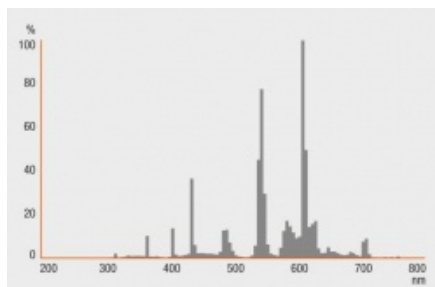

- Operation mode LLMF/LSF **50 Hz**
- Base (standard designation) **G13**
- Appropriate disposal acc. to WEEE **Yes**
- Suitable for indoor **Yes**
- Rated ambient temp.w.max.luminous flux **25.0 °C**

Product benefits

- Proven lamp technology
- Good economy thanks to high efficiency
- Available in many different light colors (2,700...8,000 K) for various applications

Areas of application

- Public buildings
- Office lighting
- Industry
- Shops
- Supermarkets and department stores
- Street lighting
- Outdoor applications only in suitable luminaires

Product features

- Very good lumen maintenance: 90 % throughout the service lifetime of the lamp
- Good color rendering group: 1B (Ra: 80...89)
- Dimmable
- Top-quality three-band phosphor: LUMILUX

Safety advice

In case of lamp breakage: www.osram.com/brokenlamp

System guarantee

OSRAM System+ Guarantee in combination with OSRAM ECGs